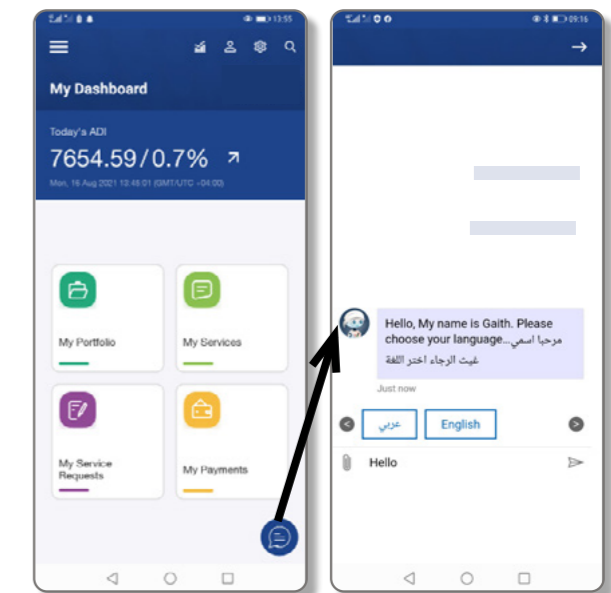

Stock Movement Request

To issue Stock Movement Request follow the below steps, each separately.

Communication Channels

ADX Contact Center can be reached through one of the below Communication Channels

Complaints & Suggestions

Chat

Security Transfer for Dual Listed Companies

Follow the below steps, each separately.

Communication Channels