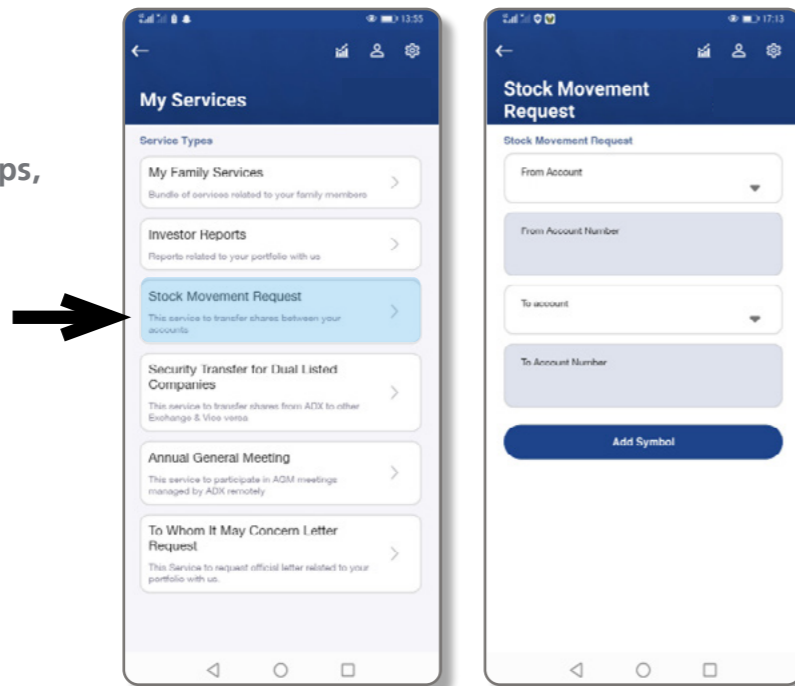

ADX

سوق أبوظبي للأوراق المالية
Abu Dhabi Securities Exchange

SAHMI
ساهمي

Steps for electronic registration
and submission of requests
via sahmi application

Stock Movement Request

To issue Stock Movement Request follow the below steps, each separately.

Communication Channels

ADX Contact Center can be reached through one of the below Communication Channels

Complaints & Suggestions

Chat

Security Transfer for Dual Listed Companies

Follow the below steps, each separately.