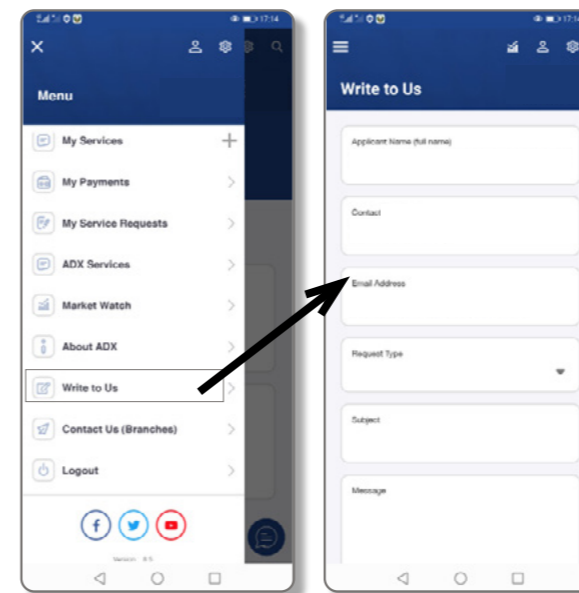

Complaints & Suggestions