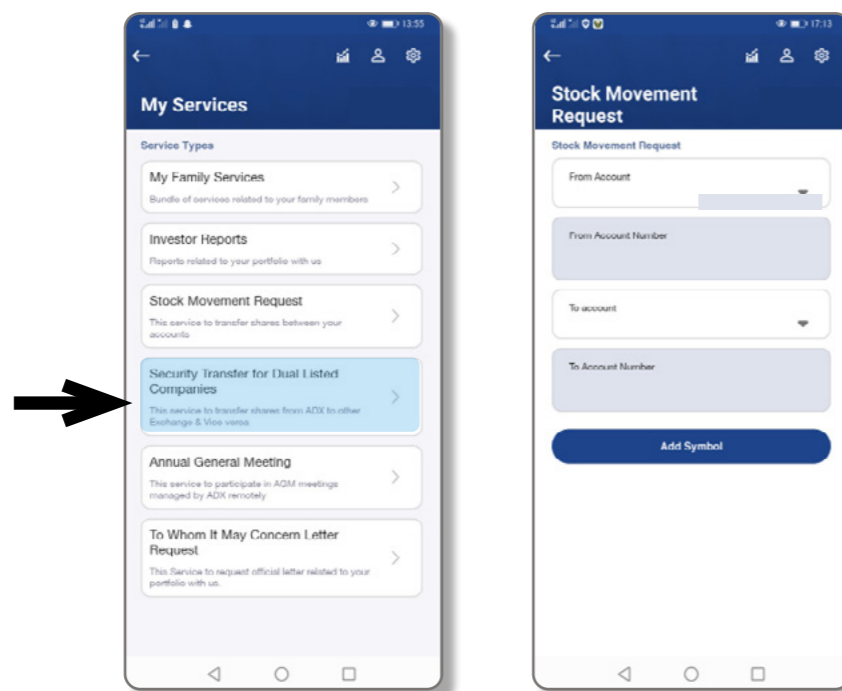

ADX

سوق أبوظبي للأوراق المالية
Abu Dhabi Securities Exchange

SAHMI
ساهمي

Steps for electronic registration
and submission of requests
via sahmi application

Stock Movement Request

To issue Stock Movement Request follow the below steps, each separately.

Communication Channels

ADX Contact Center can be reached through one of the below Communication Channels

Complaints & Suggestions

Chat

Security Transfer for Dual Listed Companies

Follow the below steps, each separately.

Communication Channels